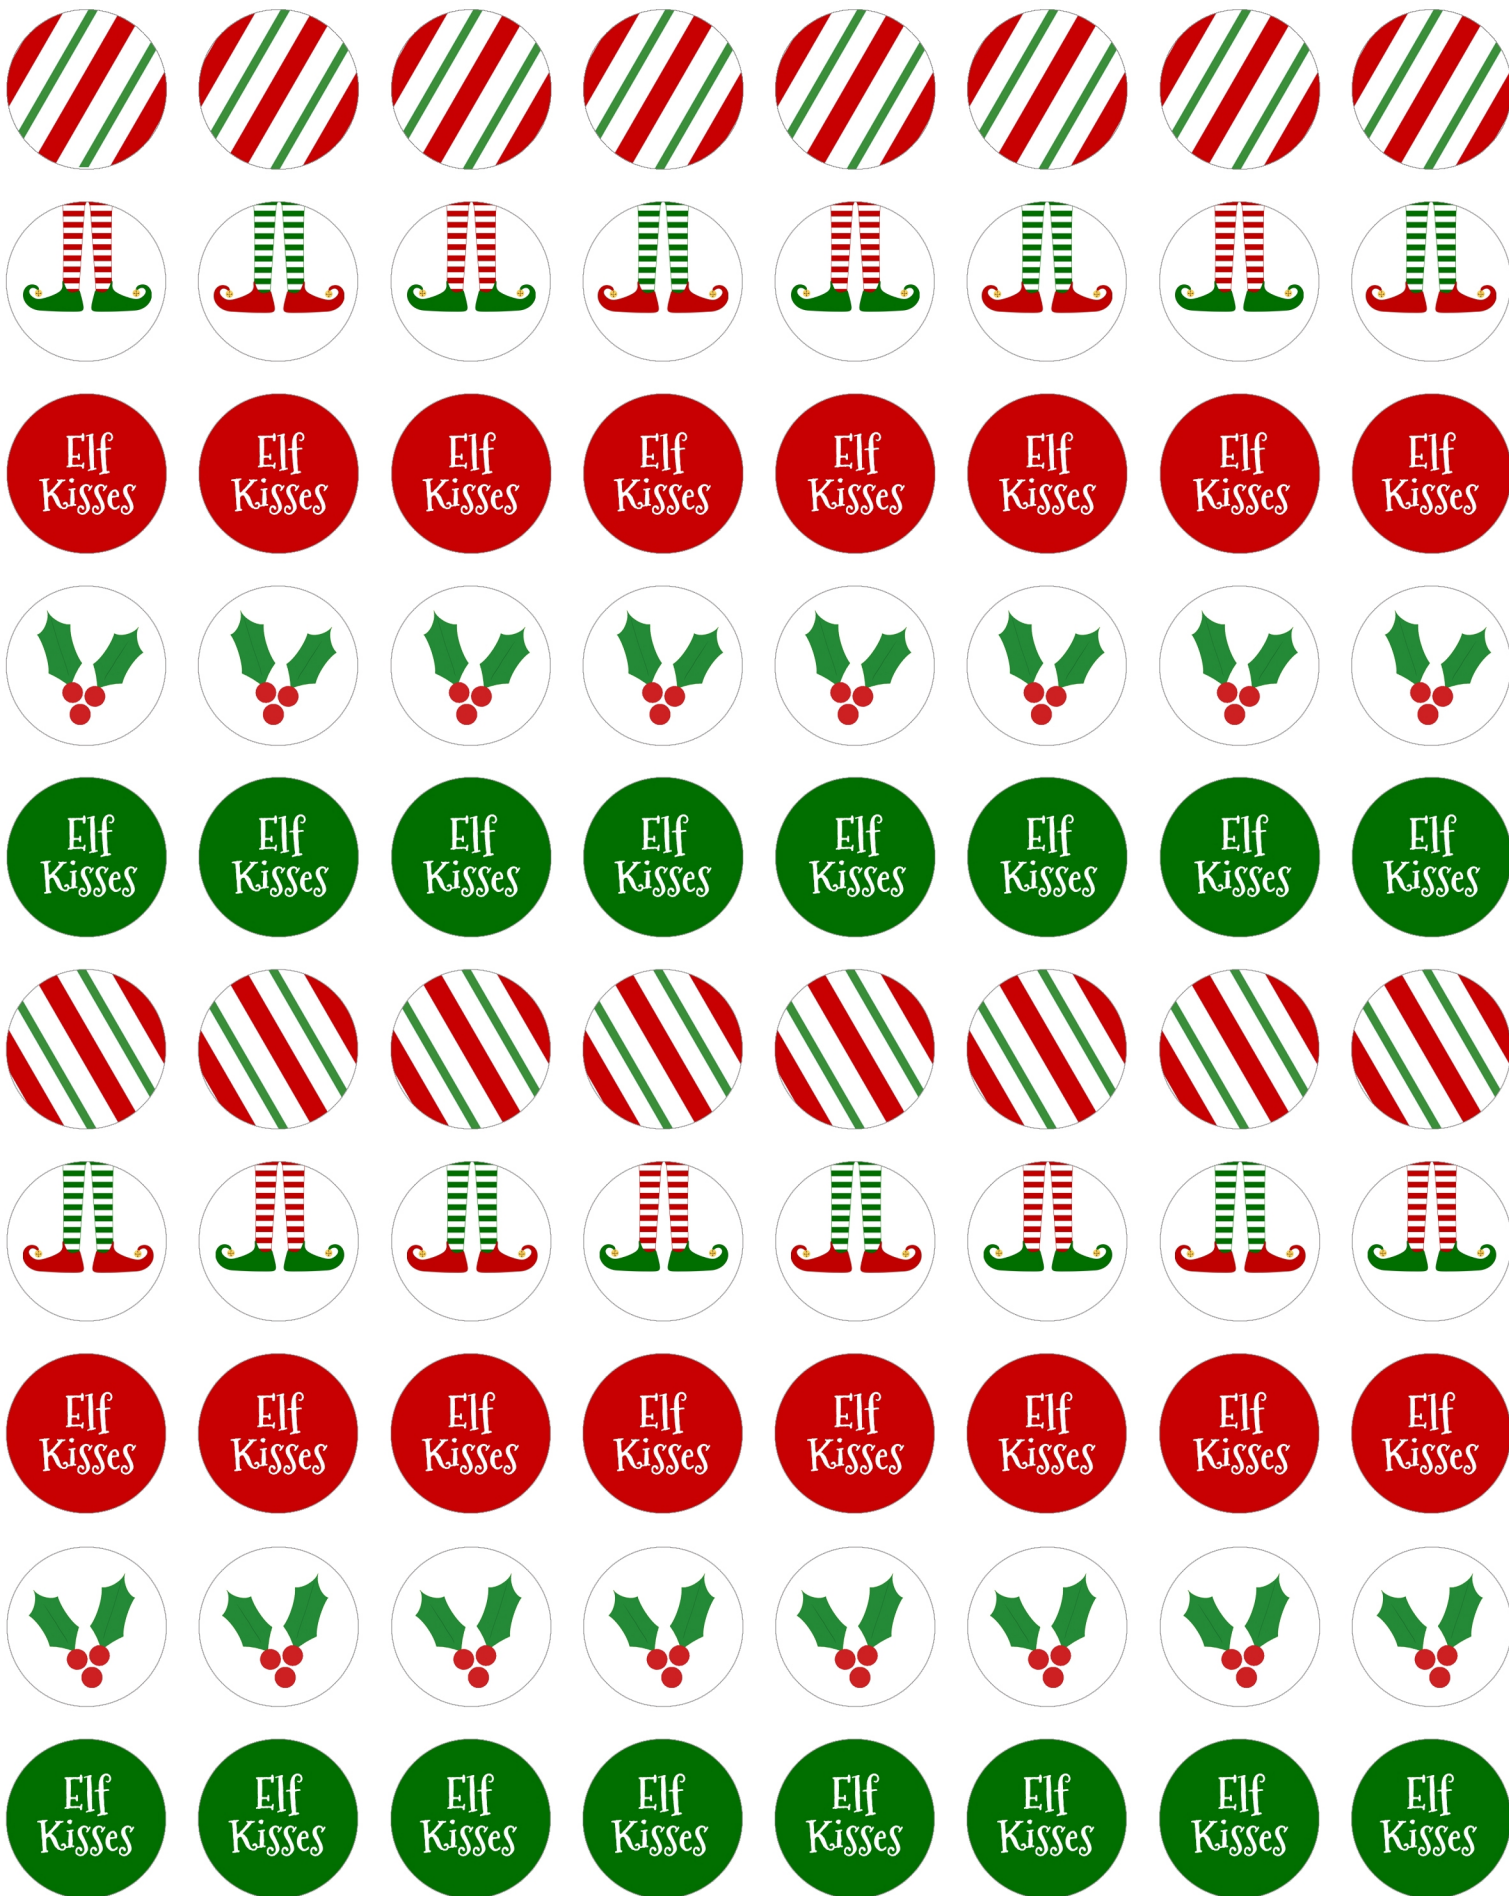

PRINT ON WHITE STICKER PAPER SHEETS & CUT WITH 3/4" CIRCLE PUNCH  
OR AT AVERY.COM ON #4221 ROUND ADHESIVE WHITE LABELS (0.75" OR 3/4")  
INCLUDES BLEED TO ALLOW FOR SLIGHT MARGIN OF ERROR WITH PRINTING & PUNCHING

## **LICENSE**

These Elf Kisses round candy button printable is free for your **personal use only**.  
Please do not redistribute in any way. Kindly enjoy sharing  
by linking directly to [www.sincerelysusan.com/freebies](http://www.sincerelysusan.com/freebies).

Print on 8.5x11" white sticker paper sheets & cut with 3/4" circle punch or  
print on Avery #4221 round adhesive white sticker labels (3/4" or 0.75").

This party printable freebie is created to coordinate with our  
Elf Letters & Printables located in our Etsy Shop: [SincerelySusanDesign](https://www.etsy.com/shop/SincerelySusanDesign)